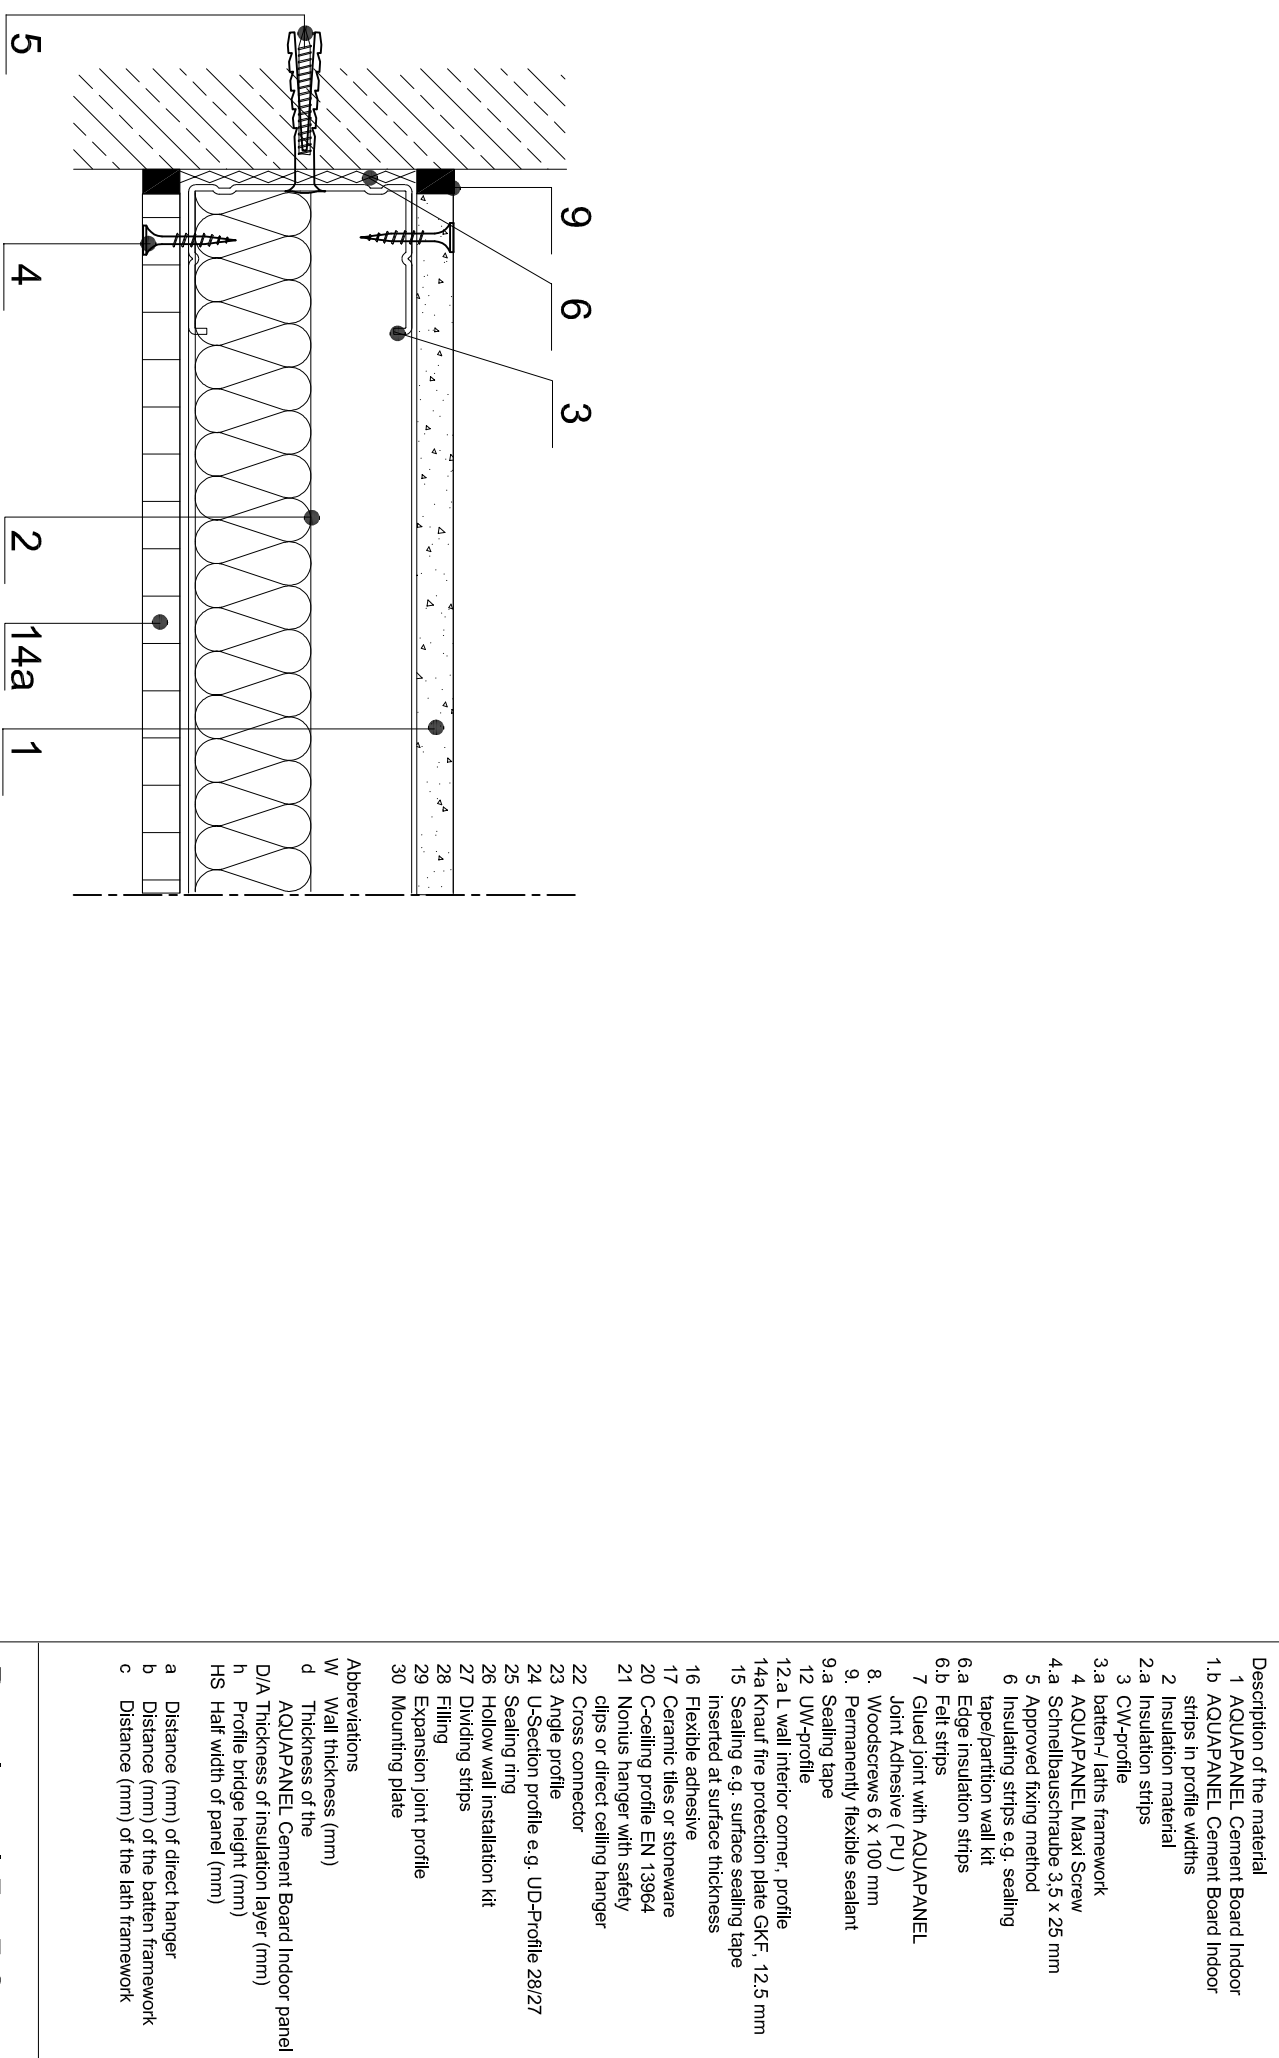

Key

Drawing: I 5 - 5.8
scale: 1/ 2.5

Connection to solid walls

Partitions with mixed panelling

version: 09/2007

Knauf Aquapanel GmbH & Co. KG
 Zur Helle 11
 58638 Iserlohn
 Deutschland
aquapanel.info@knauf.com